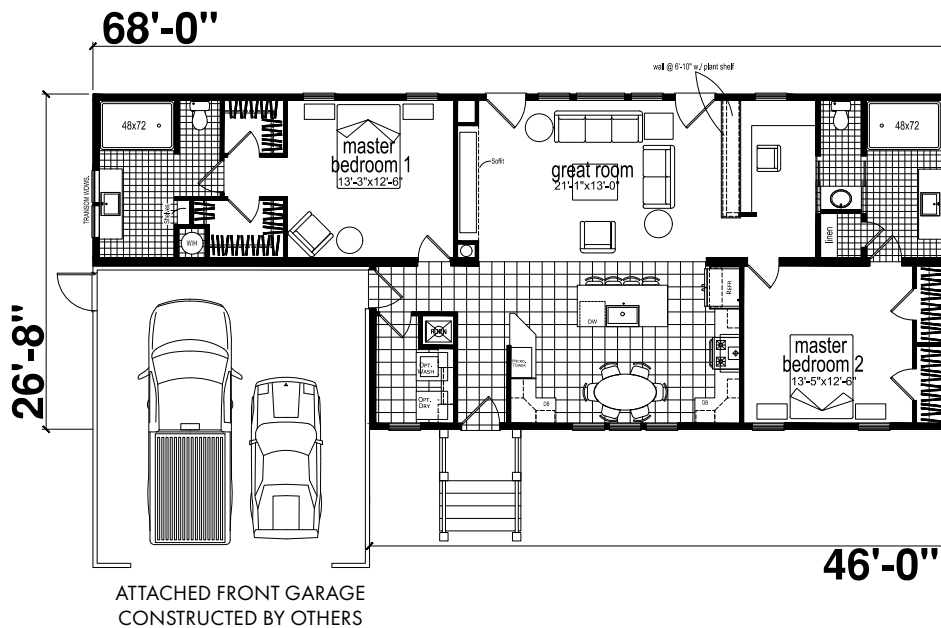

# HELENA

MODEL 2868H32G01

EXTERIOR 1

EXTERIOR 2

# HELENA

MODEL 2868H32G01

3 BED-2 BATH  
1,527 SQ. FT.

SHOWN BELOW WITH TWO MASTER BEDROOM/BATH SUITES

Due to continuous product development and improvement, prices, specifications, and materials are subject to change without notice or obligation. Square footage and other dimensions are approximate. Exterior images may be artist renderings and are not intended to be an accurate representation of the home. Renderings, photos and floor plans may be shown with optional features or third-party additions. Some floorplan dimensions vary by manufacturing center. Ask your local manufacturing center for details.