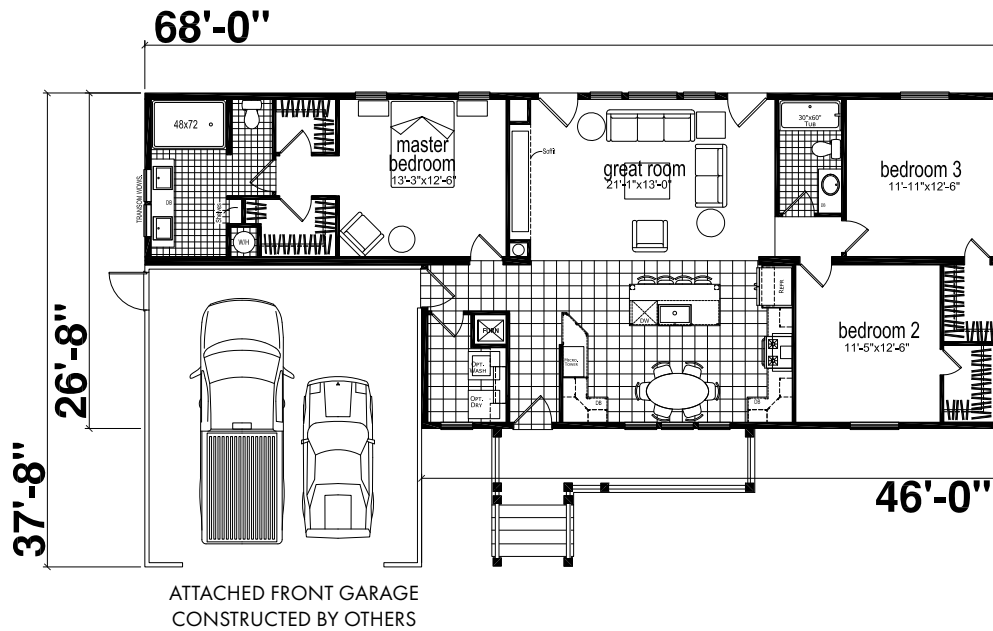

# HELENA

MODEL 2868H32G01

EXTERIOR 1

EXTERIOR 2

# HELENA

MODEL 2868H32G01

3 BED-2 BATH  
1,527 SQ. FT.

SHOWN BELOW WITH TWO MASTER BEDROOM/BATH SUITES

Due to continuous product development and improvement, prices, specifications, and materials are subject to change without notice or obligation. Square footage and other dimensions are approximate. Exterior images may be artist renderings and are not intended to be an accurate representation of the home. Renderings, photos and floor plans may be shown with optional features or third-party additions. Some floorplan dimensions vary by manufacturing center. Ask your local manufacturing center for details.