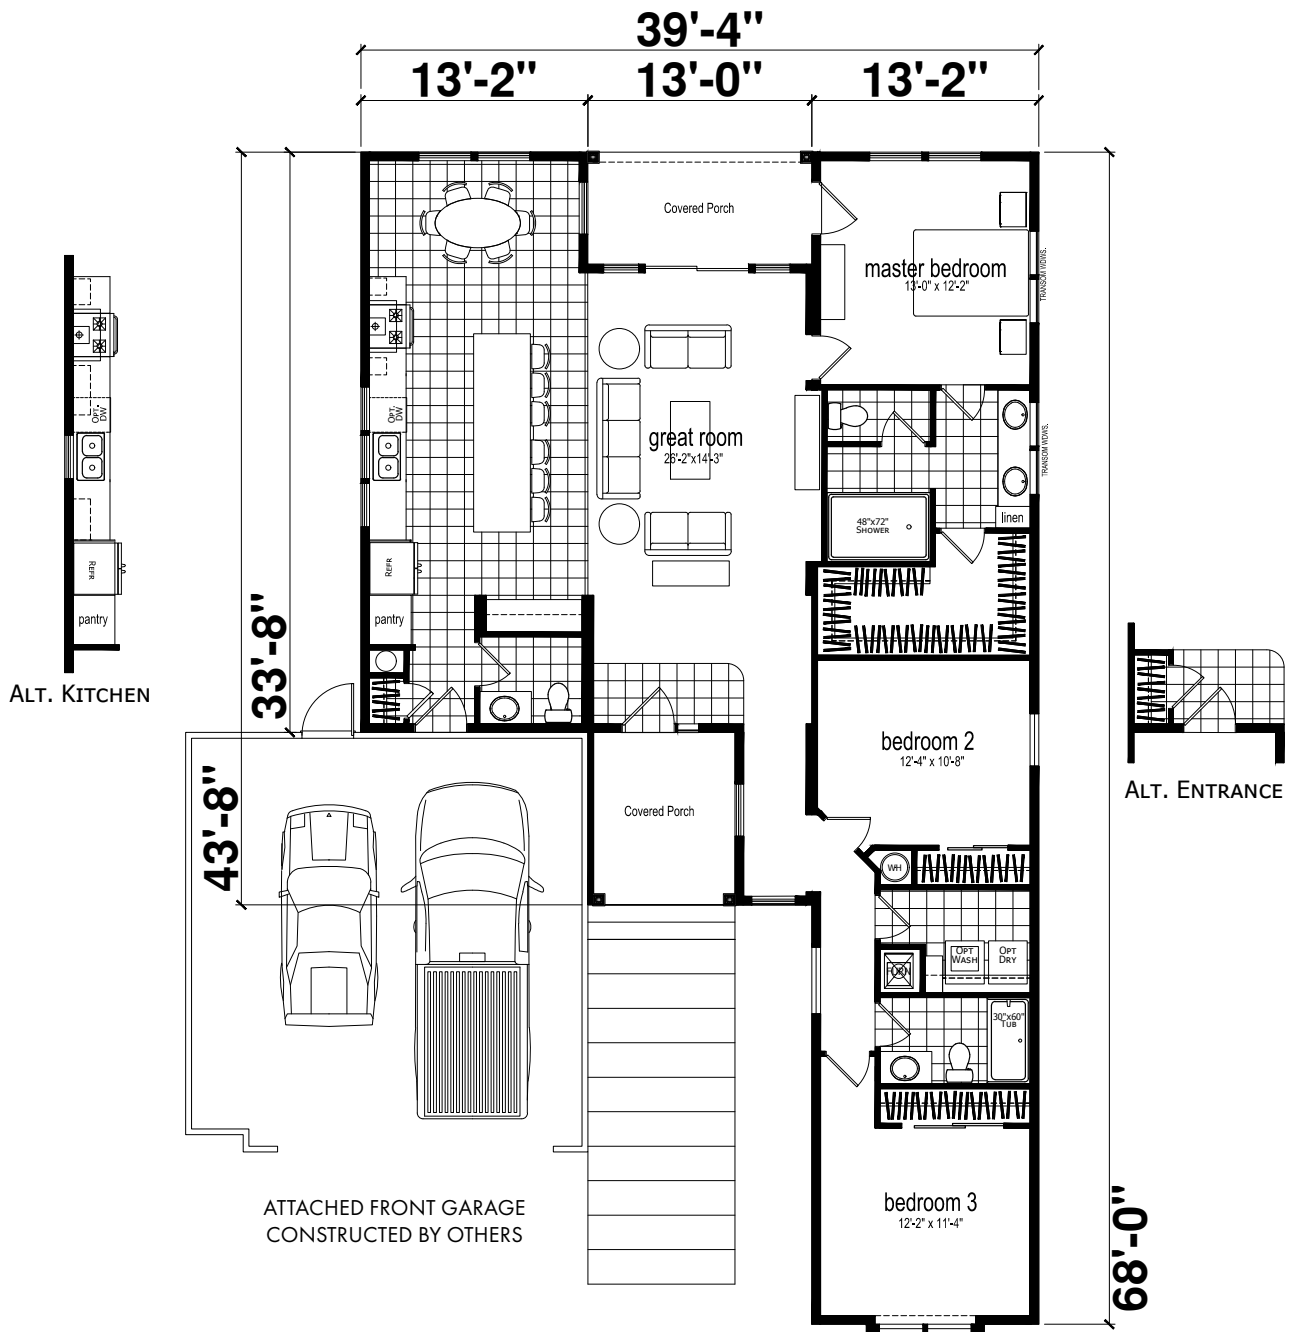

CARSON

MODEL 4068H32G01

CARSON

MODEL 4068H32G01

3 BED-2.5 BATH
1,740 SQ. FT.

Due to continuous product development and improvement, prices, specifications, and materials are subject to change without notice or obligation. Square footage and other dimensions are approximate. Exterior images may be artist renderings and are not intended to be an accurate representation of the home. Renderings, photos and floor plans may be shown with optional features or third-party additions. Some floorplan dimensions vary by manufacturing center. Ask your local manufacturing center for details.